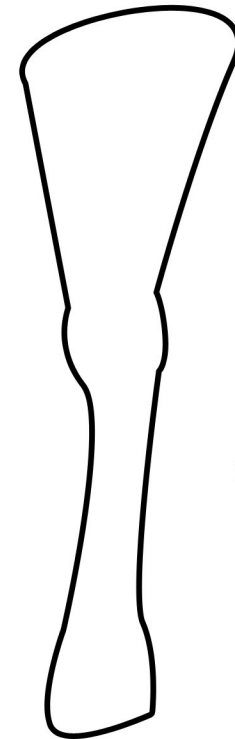

BODY / HEAD / EAR

EYE

Deer (fawn) Craft

from LearnCreateLove.com
Please Do Not Redistribute

EXAMPLE

TAIL

LEGS

BACK LEG ->